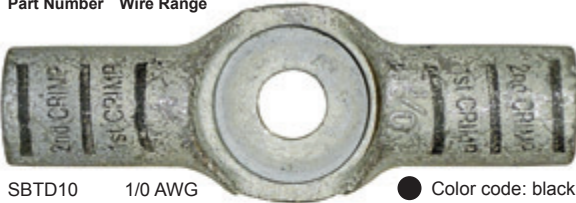

Plated Stud Top / Side Mount 4 – 4/0 AWG

Straight Universal Polarity

Part Number	Wire Range
SBTT4	4 AWG
SBTT1	1-2 AWG
SBTT10	1/0 AWG
SBTT20	2/0 AWG
SBTT30	3/0 AWG
SBTT40	4/0 AWG

Double Splice Universal Polarity

Part Number Wire Range

SBTD10 1/0 AWG ● Color code: black

Part Number Wire Range

SBTD30 3/0 AWG ● Color code: purple

SBTD20 2/0 AWG ● Color code: orange

SBTD40 4/0 AWG ● Color code: yellow

Stackable 2/0 AWG

Straight Universal Polarity

Part Number Wire Range

SBTS20 2/0 AWG

Double Splice Universal Polarity

Part Number Wire Range

SBTSD20 2/0 AWG ● Color code: orange

Parts shown approximately actual size