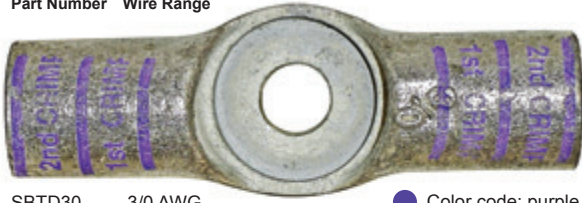

Plated Stud Top / Side Mount 4 – 4/0 AWG

Straight Universal Polarity

Part Number	Wire Range
SBTT4	4 AWG
SBTT1	1-2 AWG
SBTT10	1/0 AWG
SBTT20	2/0 AWG
SBTT30	3/0 AWG
SBTT40	4/0 AWG

Double Splice Universal Polarity

Part Number Wire Range

SBTD10 1/0 AWG ● Color code: black

Part Number Wire Range

SBTD30 3/0 AWG ● Color code: purple

SBTD20 2/0 AWG ● Color code: orange

SBTD40 4/0 AWG ● Color code: yellow

Stackable 2/0 AWG

Straight Universal Polarity

Part Number Wire Range

SBTS20 2/0 AWG

Double Splice Universal Polarity

Part Number Wire Range

SBTSD20 2/0 AWG ● Color code: orange

Parts shown approximately actual size