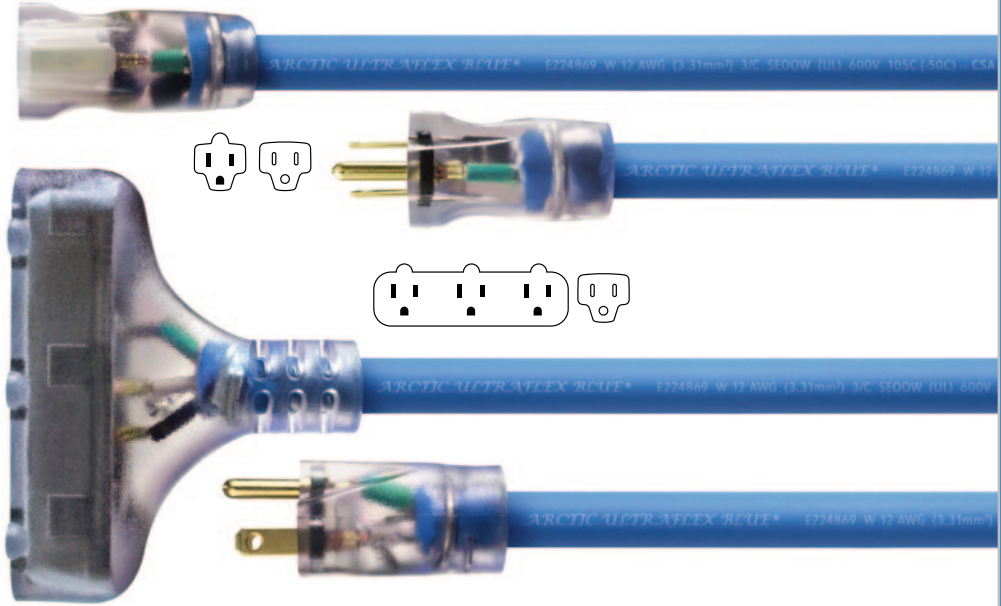

NEMA 5-15 Extension Cords

Single Outlet NEMA 5-15

Part Number	AWG	Length
AUF-PC12-10	12	10'
AUF-PC12-25	12	25'
AUF-PC12-50	12	50'
AUF-PC12-100	12	100'
AUF-PC14-10*	14	10'
AUF-PC14-25	14	25'
AUF-PC14-50	14	50'
AUF-PC14-100*	14	100'
AUF-PC16-25*	16	25'
AUF-PC16-50*	16	50'

*Special order (minimums apply)