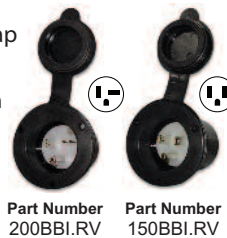

### ConnectGlow™ 3-wire Plugs and Connectors

- Bright Neon bulb with full 360° visibility
- Mag-Vu™ easy inspection window magnifies bulb and terminal
- 5 year limited warranty
- Use for power tools, industrial equipment, studio and stage, manufacturing, construction, fire protection, hospital, healthcare

### 125V 3-wire Plugs and Connectors

Connector Part Number	Plug Part Number	AMPS	Poles/Wires	Nema Configuration
5269L	5266L	15	2P/3W	
4729L	4720L	15	2P/3W	
205CL	205PL	20	2P/3W	
305CL	305PL	30	2P/3W	
<b>Non-Lighted:</b>				
5269N	5266N	15	2P/3W	
5369N	5366N	20	2P/3W	

### 125V Power Inlets

20 AMP    15 AMP

- Durable, corrosion resistant, water-tight cap
- Great for 5th wheels, trailers, and campers
- Use 20A with 20A straight blade extension cord, use 15A with standard 3-prong cord
- UL Listed, CSA Certified
- Easy to install
- Increases security