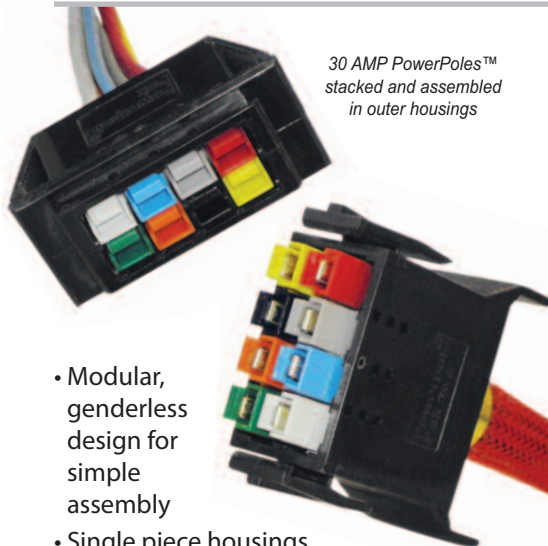

PowerPoles™ Stackable Connectors

ORDER ONLINE

30 AMP PowerPoles™ stacked and assembled in outer housings

- Modular, genderless design for simple assembly
- Single piece housings of impact-resistant polycarbonate are color coded and stackable
- Silver plated solid copper contacts
- Self cleaning contact design
- Integral stainless steel springs
- Flared and heat treated contact barrels readily accept fine stranded wire
- 600 Volt DC, -20°C to 105°C