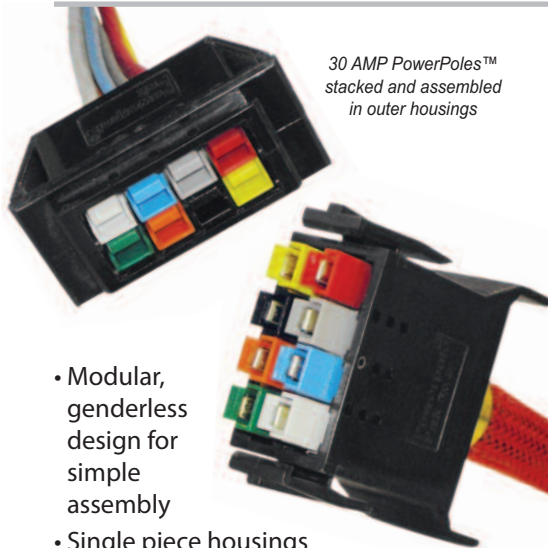

PowerPoles™ Stackable Connectors

ORDER ONLINE

30 AMP PowerPoles™ stacked and assembled in outer housings

- Modular, genderless design for simple assembly
- Single piece housings of impact-resistant polycarbonate are color coded and stackable
- Silver plated solid copper contacts
- Self cleaning contact design
- Integral stainless steel springs
- Flared and heat treated contact barrels readily accept fine stranded wire
- 600 Volt DC, -20°C to 105°C