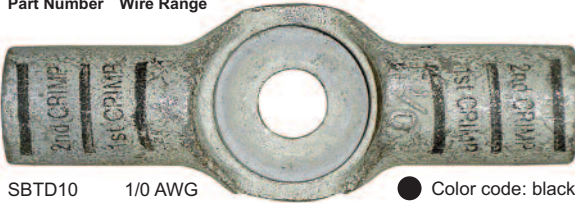

Stud Top / Side Mount 4 – 4/0 AWG

ORDER ONLINE

Straight Universal Polarity

Part Number	SBTT4	SBTT1	SBTT10	SBTT20	SBTT30	SBTT40
Wire Range	4 AWG	1-2 AWG	1/0 AWG	2/0 AWG	3/0 AWG	4/0 AWG

Double Splice Universal Polarity

Part Number **Wire Range**

SBTD10 1/0 AWG ● Color code: black

Part Number **Wire Range**

SBTD30 3/0 AWG ● Color code: purple

SBTD20 2/0 AWG ● Color code: orange

SBTD40 4/0 AWG ● Color code: yellow

Stackable 2/0 AWG

ORDER ONLINE

Straight Universal Polarity

Part Number **Wire Range**

SBTS20 2/0 AWG

Double Splice Universal Polarity

Part Number **Wire Range**

SBTSD20 2/0 AWG ● Color code: orange

Parts shown actual size