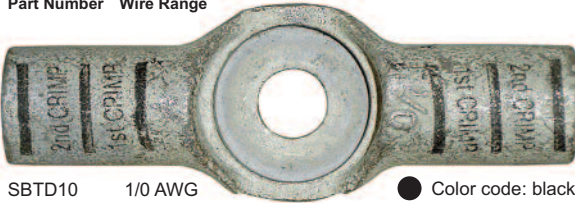

Stud Top / Side Mount 4 – 4/0 AWG

ORDER ONLINE

Straight Universal Polarity

Part Number	Wire Range
SBTT4	4 AWG
SBTT1	1-2 AWG
SBTT10	1/0 AWG
SBTT20	2/0 AWG
SBTT30	3/0 AWG
SBTT40	4/0 AWG

Double Splice Universal Polarity

Part Number Wire Range

SBTD10 1/0 AWG ● Color code: black

Part Number Wire Range

SBTD30 3/0 AWG ● Color code: purple

SBTD20 2/0 AWG ● Color code: orange

SBTD40 4/0 AWG ● Color code: yellow

Stackable 2/0 AWG

ORDER ONLINE

Straight Universal Polarity

Part Number Wire Range

SBTS20 2/0 AWG

Double Splice Universal Polarity

Part Number Wire Range

SBTSD20 2/0 AWG ● Color code: orange

Parts shown actual size