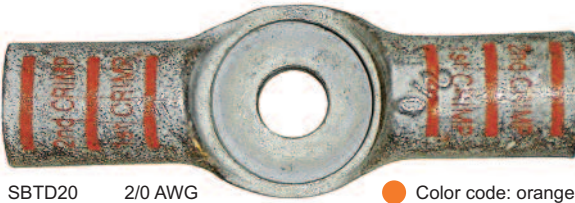

Stud Top / Side Mount 4 – 4/0 AWG

ORDER ONLINE

Straight Universal Polarity

Part Number	Wire Range
SBTT4	4 AWG
SBTT1	1-2 AWG
SBTT10	1/0 AWG
SBTT20	2/0 AWG
SBTT30	3/0 AWG
SBTT40	4/0 AWG

Double Splice Universal Polarity

Part Number Wire Range

SBTD10 1/0 AWG ● Color code: black

Part Number Wire Range

SBTD30 3/0 AWG ● Color code: purple

SBTD20 2/0 AWG ● Color code: orange

SBTD40 4/0 AWG ● Color code: yellow

Stackable 2/0 AWG

ORDER ONLINE

Straight Universal Polarity

Part Number Wire Range

SBTS20 2/0 AWG

Double Splice Universal Polarity

Part Number Wire Range

SBTSD20 2/0 AWG ● Color code: orange

Parts shown actual size