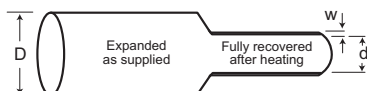

Heat Shrink Tubing Heat Shrink Variety Packages

HEAT SHRINK

Dual Wall Heat Shrink Tubing

ORDER ONLINE

Dual wall adhesive lined heat shrink tubing with environmental sealing capability is ideal for a variety of applications including automotive and marine wire harness bundles, industrial splices, breakouts, and connector to cable transitions.

Features

- Flame retardant
- Superior sealing against water and contaminants
- High 3 to 1 shrink ratio allows for coverage of irregularly shaped connectors and components
- Inner adhesive bonds to plastics, rubber, copper, steel, neoprene, and polyethylene
- Continuous operating temperature: -55°C to 110°C
- Shrink temperature: 120°C
- Flexible

-55°C TO 110°C

Applications

- Industrial, electronic, and automotive OEM approvals
- Environmental sealing and strain relief of connectors and terminals
- Moisture sealing and electrical insulation of simple inline splices
- Abrasion resistance for tubes and pipes
- Repair of damaged wire harnesses

Ordering Guidelines

Select a dimension which will shrink snugly over the component to be covered. If recovery is restricted the resultant wall thickness will be less than specified.