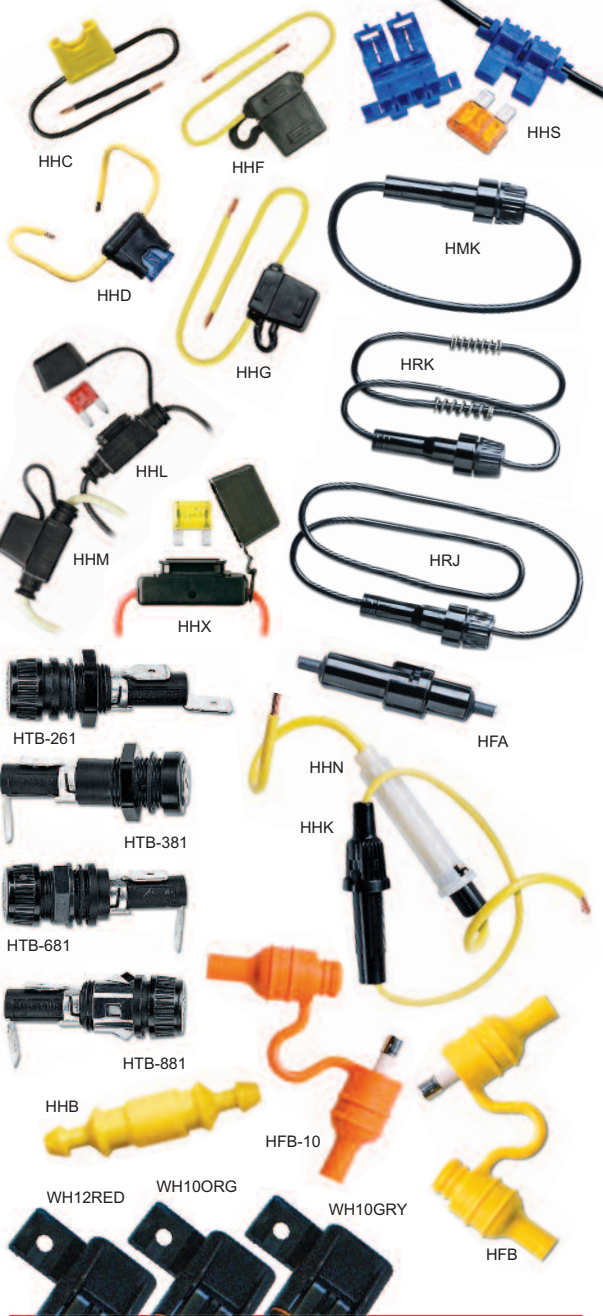

Customize the wire color and length of 10 and 12 gauge ATC blade style *Arctic Ultraflex Blue*® fuse holders. Order any quantity!