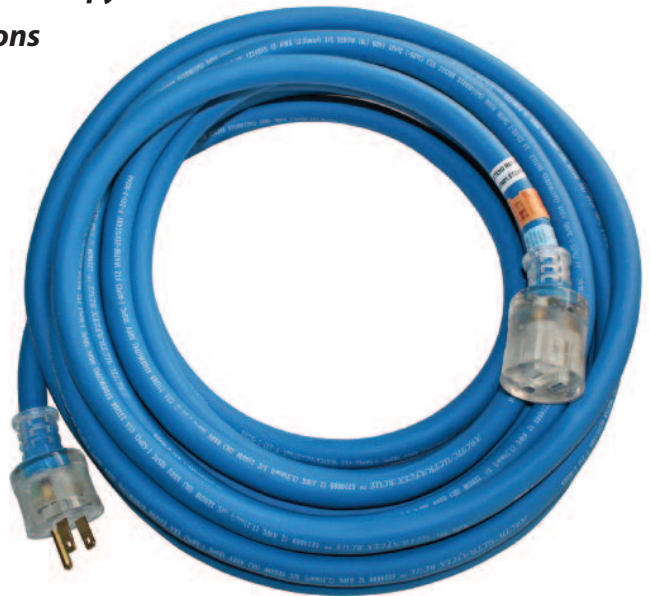

Arctic Ultraflex Blue® Extension Cords

ARCTIC ULTRAFLEX BLUE WIRE PRODUCTS

Arctic Ultraflex Blue®

Polar Wire's tough, durable **Extension Cords** are designed for ease of handling and superior performance in cold weather applications. The SEOOW-designated **Arctic Ultraflex Blue®** jacket remains flexible to -50°C and won't become stiff or crack, even in extreme temperatures. **Arctic Ultraflex Blue®** has excellent abrasion resistance and withstands oils, greases, gas, salt, sunlight, and chemicals. Clear NEMA 5-15 strain relief molded ends light to provide instant power verification. Polar Wire's extension cords are available in a variety of length and gauge configurations, or specify custom sizes and colors to suit your needs.

- Our rugged cords **OUTPERFORM** and **OUTLAST** the copycats
- Proven dependable in the worst winter conditions
- Industrial grade, contractor quality
- Heavy duty molded-in blades fit tightly so water won't penetrate
- **Arctic Ultraflex Blue®** cords are exceptionally easy to handle and won't tangle or kink

Features

- Superior flexibility to -50°C (-58°F)
- Class K fine stranded copper construction
- Resists oil, grease, chemicals, abrasion
- Sunlight and weather resistant
- Lights when energized
- Clear NEMA 5-15 molded ends
- Flame retardant (VW-1)
- Heavy duty strain relief
- Reinforced blades and pins
- UL and CSA Approved
- Environmentally safe
- Made in the USA

-50°C TO 105°C

E224869 12 AWG (3.31mm²) 3/C SEOOW (UL) 600V 105°C (-50°C)

ARCTIC ULTRAFLEX BLUE

**Designed for unbeatable performance
in even the most extreme conditions**

**Arctic Ultraflex Blue® is used extensively
on Alaska's Arctic North Slope**