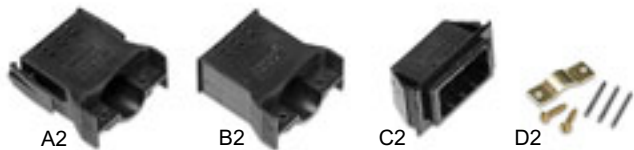

**Power Poles Assembled In Outer Housings**

**Features**

- Single piece housings of impact resistant polycarbonate offer both high physical strength and superior dielectric properties
- Silver plated solid copper contacts offer low resistance for superior conductivity
- Self cleaning contact design resists arcing by keeping conductive surfaces clean and free of corrosion
- Contacts have flared and heat treated barrels that readily accept fine stranded wire and allow easy, quality crimping
- Integral stainless steel springs maintain constant pressure on the contact to insure a consistent, low resistance connection
- Interchangeable, genderless design
- Allows custom multi-pole configurations

**Single Power Poles**

Housing Part Number	Housing Description	Contacts Part Number	Contact Gauges
PP30-BLU	30 AMP blue connector	PP30-TIP12	12 - 16 AWG
		PP30-TIP16	16 - 20 AWG
PP30-BLK	30 AMP black connector	PP30-TIP12	12 - 16 AWG
		PP30-TIP16	16 - 20 AWG
PP30-WHT	30 AMP white connector	PP30-TIP12	12 - 16 AWG
		PP30-TIP16	16 - 20 AWG
PP30-RED	30 AMP red connector	PP30-TIP12	12 - 16 AWG
		PP30-TIP16	16 - 20 AWG
PP30-GRN	30 AMP green connector	PP30-TIP12	12 - 16 AWG
		PP30-TIP16	16 - 20 AWG
PP30-GRY	30 AMP gray connector	PP30-TIP12	12 - 16 AWG
		PP30-TIP16	16 - 20 AWG
PP30-ORG	30 AMP orange connector	PP30-TIP12	12 - 16 AWG
		PP30-TIP16	16 - 20 AWG
PP30-YEL	30 AMP yellow connector	PP30-TIP12	12 - 16 AWG
		PP30-TIP16	16 - 20 AWG
PP30-KEY-F	30 AMP key - female - red	N/A	N/A
PP30-KEY-M	30 AMP key - male - red	N/A	N/A

## Power Pole Outer Housing Features and Specifications

- High impact, corrosion resistant black nylon outer housings
- Easy connection and disconnection of equipment in commercial and industrial applications
- Cable clamps and integral latches prevent accidental disconnection
- Accommodates 2 to 8, 20 AMP maximum circuits
- For 15/30 AMP Power Pole housings