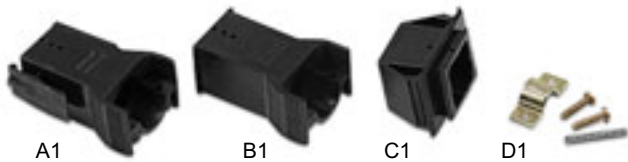

**Power Poles Assembled In Outer Housings**

**Features**

- Single piece housings of impact resistant polycarbonate offer both high physical strength and superior dielectric properties
- Silver plated solid copper contacts offer low resistance for superior conductivity
- Self cleaning contact design resists arcing by keeping conductive surfaces clean and free of corrosion
- Contacts have flared and heat treated barrels that readily accept fine stranded wire and allow easy, quality crimping
- Integral stainless steel springs maintain constant pressure on the contact to insure a consistent, low resistance connection
- Interchangeable, genderless design
- Allows custom multi-pole configurations

**Single Power Poles**

Housing Part Number	Housing Description	Contacts Part Number	Contact Gauges
PP30-BLU	30 AMP blue connector	PP30-TIP12	12 - 16 AWG
		PP30-TIP16	16 - 20 AWG
PP30-BLK	30 AMP black connector	PP30-TIP12	12 - 16 AWG
		PP30-TIP16	16 - 20 AWG
PP30-WHT	30 AMP white connector	PP30-TIP12	12 - 16 AWG
		PP30-TIP16	16 - 20 AWG
PP30-RED	30 AMP red connector	PP30-TIP12	12 - 16 AWG
		PP30-TIP16	16 - 20 AWG
PP30-GRN	30 AMP green connector	PP30-TIP12	12 - 16 AWG
		PP30-TIP16	16 - 20 AWG
PP30-GRY	30 AMP gray connector	PP30-TIP12	12 - 16 AWG
		PP30-TIP16	16 - 20 AWG
PP30-ORG	30 AMP orange connector	PP30-TIP12	12 - 16 AWG
		PP30-TIP16	16 - 20 AWG
PP30-YEL	30 AMP yellow connector	PP30-TIP12	12 - 16 AWG
		PP30-TIP16	16 - 20 AWG
PP30-KEY-F	30 AMP key - female - red	N/A	N/A
PP30-KEY-M	30 AMP key - male - red	N/A	N/A

## Power Pole Outer Housing Features and Specifications

- High impact, corrosion resistant black nylon outer housings
- Easy connection and disconnection of equipment in commercial and industrial applications
- Cable clamps and integral latches prevent accidental disconnection
- Accommodates 2 to 8, 20 AMP maximum circuits
- For 15/30 AMP Power Pole housings